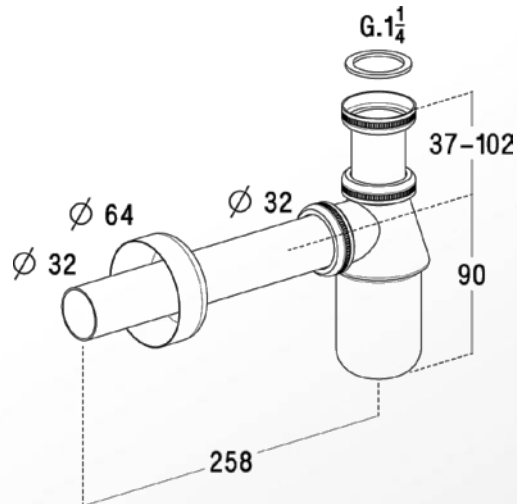

Washbasin

Code : 0501055 / C2920

Brass Trap for Washbasin

▪ **FUNCTION**

Bottle trap for washbasins, and vanity-bowls

▪ **DESCRIPTION**

Bottle trap, adjustable in height
Wall outlet pipe, D32mm
Wall roset,

▪ **TECHNICAL FEATURES**

Materials : brass, chrome plated
Measurements :

Adjustable height from 127 to 192 mm

Depth: 258 mm

Connection diameter :

To the waste : G1"1/4

To the waste pipe : slick tube Ø 32 mm male

Flow rate : 41 l/min under 120 mm water

Water seal height : 50 mm

▪ **MAINTENANCE**

Clean with soapy water
Use of aggressive cleaner prohibited

▪ **PACKAGING**

Cardboard box

▪ **QUALITY-ENVIRONMENT**

April 2016